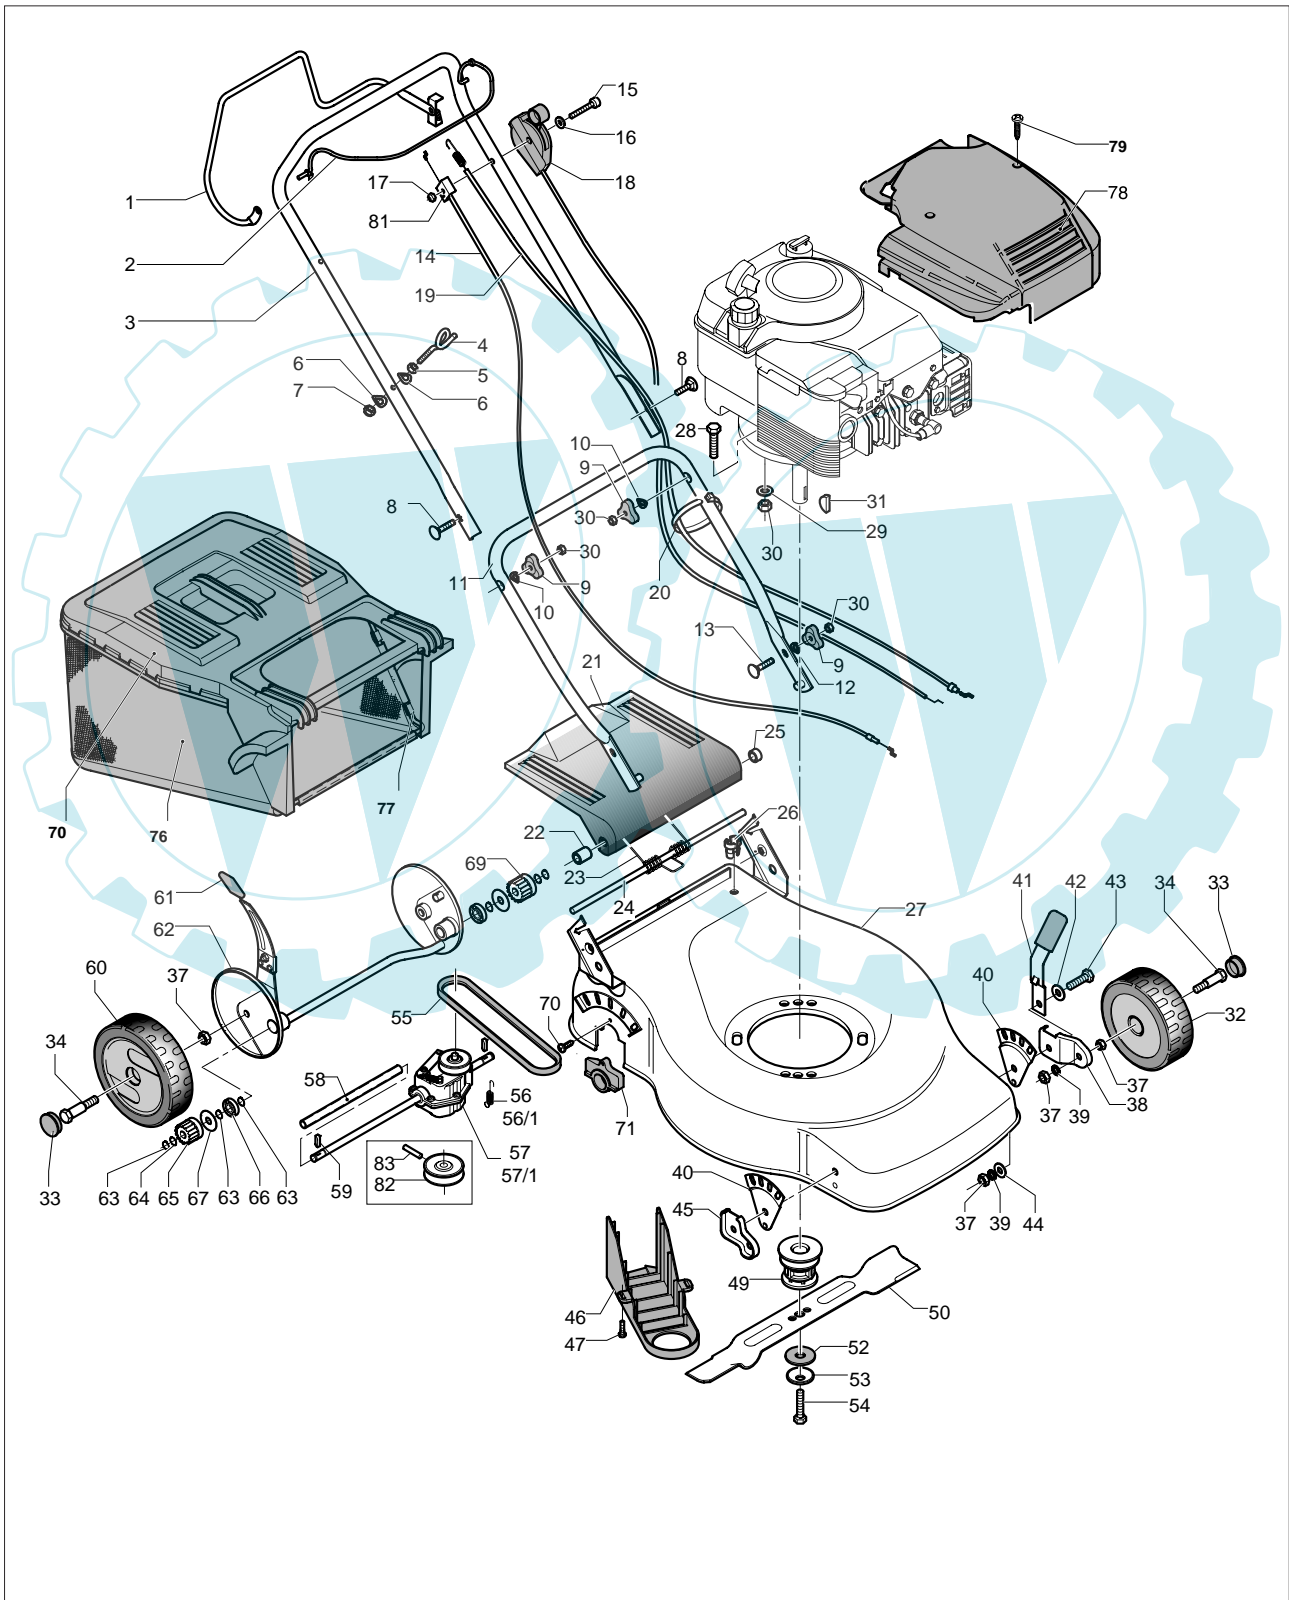

brand	BRICOMARCHE

date	DEC/04	SHEET 1/2

Model

653 SP

Product number

953876437